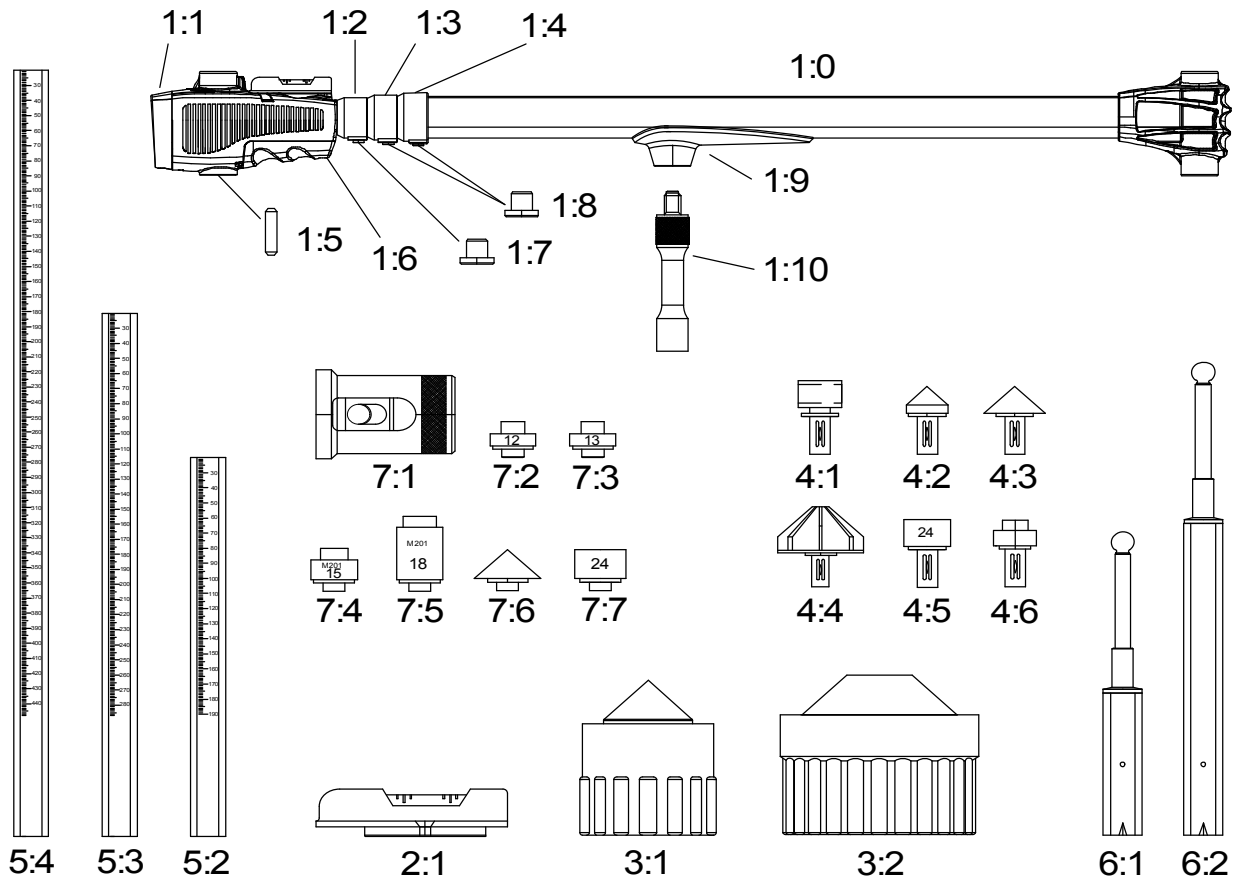

## Spare parts – *ALLVIS Light*

Pos	Art. No.	Name
1:0	XME1900	Measuring tool
1:1	XME1375	Front
1:2	XME1281	Collar 2
1:3	XME1291	Collar 3
1:4	XME1301	Collar 4
1:5	AVP1361	Friction stick
1:6	XME1380	Battery cover
	AVP1450	Battery
1:7	AVP1320	Locking for collar
1:8	AVP1320-2	Locking for collar
1:9	EMK1404	Slide
1:10	EMK1403	Tip holder for slide
2:1	XME1410	Level
3:1	XME1480	Chassis attachment Ø35
3:2	XME222	Chassis attachment Ø60
4:1	XME3100	Tip holder 90°
4:2	XME3000	Measuring tip Ø25
4:3	XME2900	Measuring tip Ø35
4:4	XME2800	Measuring tip Ø60
4:5	XME1390	Socket ø10-28 (state no when order)
4:6	XME2705	Adaptor M201 6-18 (state no when order)

Pos	Art. No	Name
5:2	AVP1190	Measuring rod 185
5:3	AVP1200	Measuring rod 285
5:4	AVP1210	Measuring rod 450
6:1	AVP1110	Datum rod
6:2	AVP1130	Datum rod +100
7:1	AVP1470	Chassis attachment 90°
7:2	AVP1485	Adaptor 12
7:3	AVP1490	Adaptor 13
7:4	AVP1500	Adaptor 15
7:5	AVP1510	Adaptor 18
7:6	AVP1521	Measuring tip short Ø35
7:7	AVP1540	Socket short 10-26 (state no when order)
	AVA111	Complete truck adaptor kit
	XME1263	Allvis Light storage case (complete)
	XME1170	Storage case side