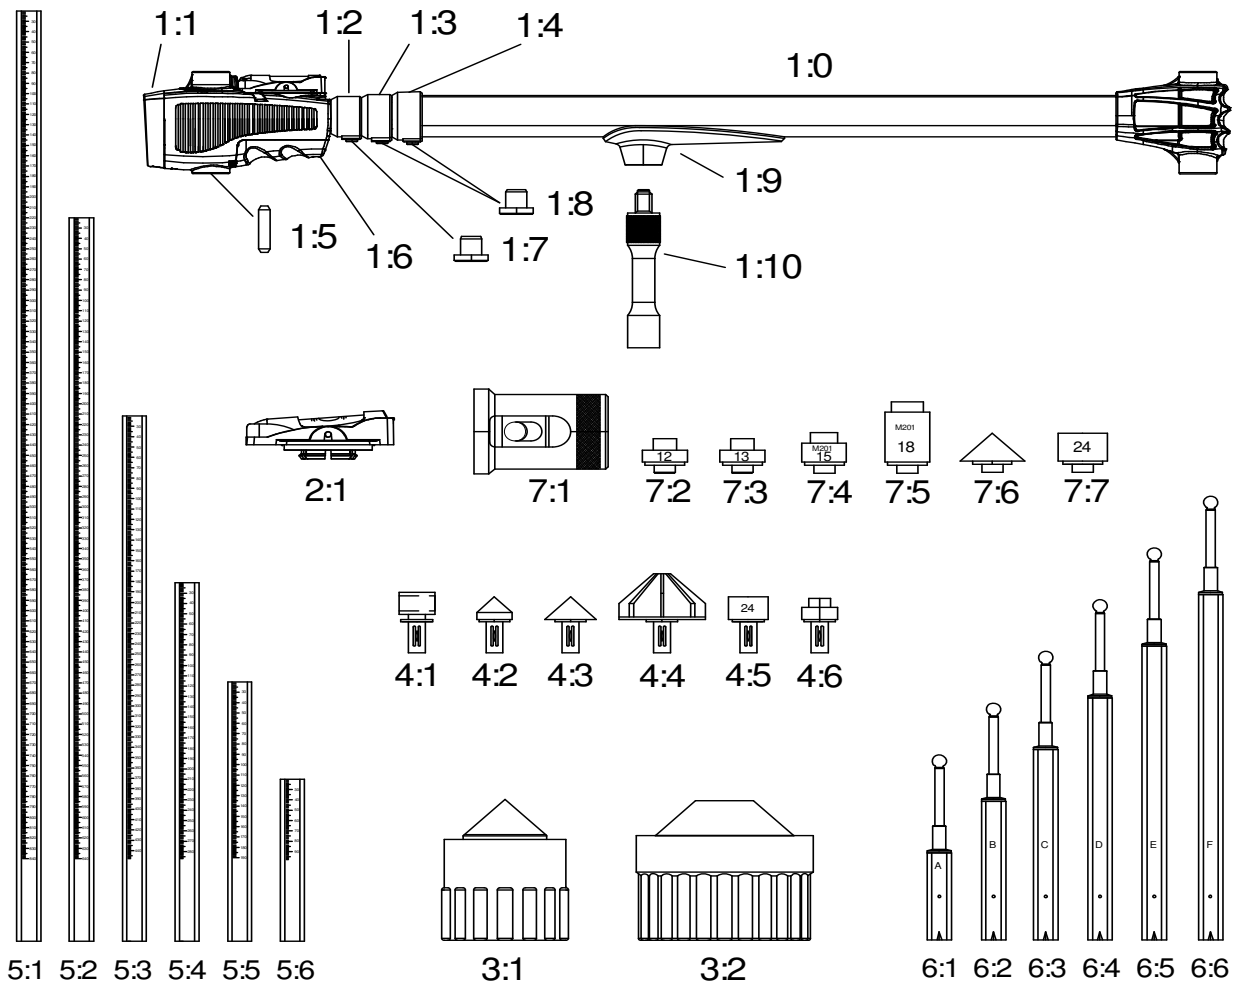

## Spare parts - **ALLVIS**

Pos	Art. No.	Name
1:0	AVP1900	Measuring tool
1:1	AVP1375	Front
1:2	AVP1281	Collar 2
1:3	AVP1291	Collar 3
1:4	AVP1301	Collar 4
1:5	AVP1361	Friction stick
1:6	AVP1380	Battery cover
	AVP1450	Battery
1:7	AVP1320	Locking for collar
1:8	AVP1320-2	Locking for collar
1:9	EMK1404	Slide
1:10	EMK1403	Tip holder for slide
2:1	AVP1410	Level
3:1	AVP1480	Chassis attachment Ø35
3:2	AVA222	Chassis attachment Ø60
4:1	TB3100	Tip holder 90°
4:2	TB3000	Measuring tip Ø25
4:3	TB2900	Measuring tip Ø35
4:4	TB2800	Measuring tip Ø60
4:5	TB1370	Socket ø8-28 (state no when order)
4:6	TB2705	Adaptor M201 6-18 (state no when order)

Pos	Art. No	Name
5:1	AVP1180	Measuring rod 100
5:2	AVP1190	Measuring rod 185
5:3	AVP1200	Measuring rod 285
5:4	AVP1210	Measuring rod 450
5:5	AVP1220	Measuring rod 645
5:6	AVP1230	Measuring rod 845
6:1	AVP1110	Datum rod A
6:2	AVP1120	Datum rod B
6:3	AVP1130	Datum rod C
6:4	AVP1140	Datum rod D
6:5	AVP1150	Datum rod E
6:6	AVP1160	Datum rod F
7:1	AVP1470	Chassis attachment 90°
7:2	AVP1485	Adaptor 12
7:3	AVP1490	Adaptor 13
7:4	AVP1500	Adaptor 15
7:5	AVP1510	Adaptor 18
7:6	AVP1521	Measuring tip short Ø35
7:7	AVP1540	Socket short 10-26 (state no when order)
	AL9000	Allvis storage case
	AVA111	Complete truck adaptor kit